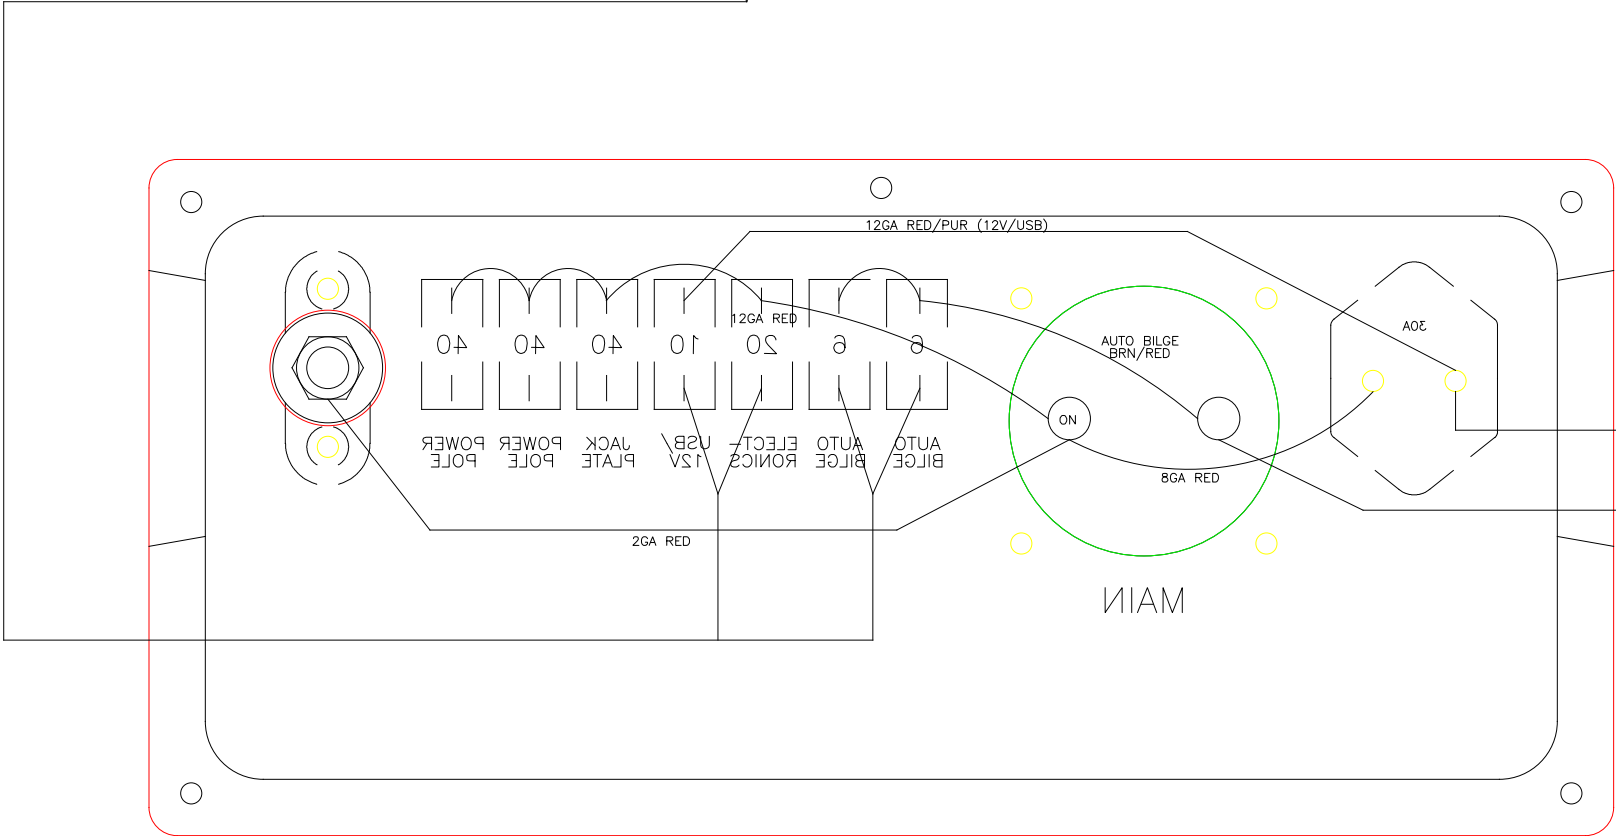

TO AUTO FLOATS
 BRN/RED 1
 BRN/RED 2

TO ROD LOCKER FUSE
 & 12V/USB
 ORN 1
 RED/ORN 2

8GA RED
 TO MAIN BRKR
 UNDER CONSOLE

2GA RED
 TO BATTERY