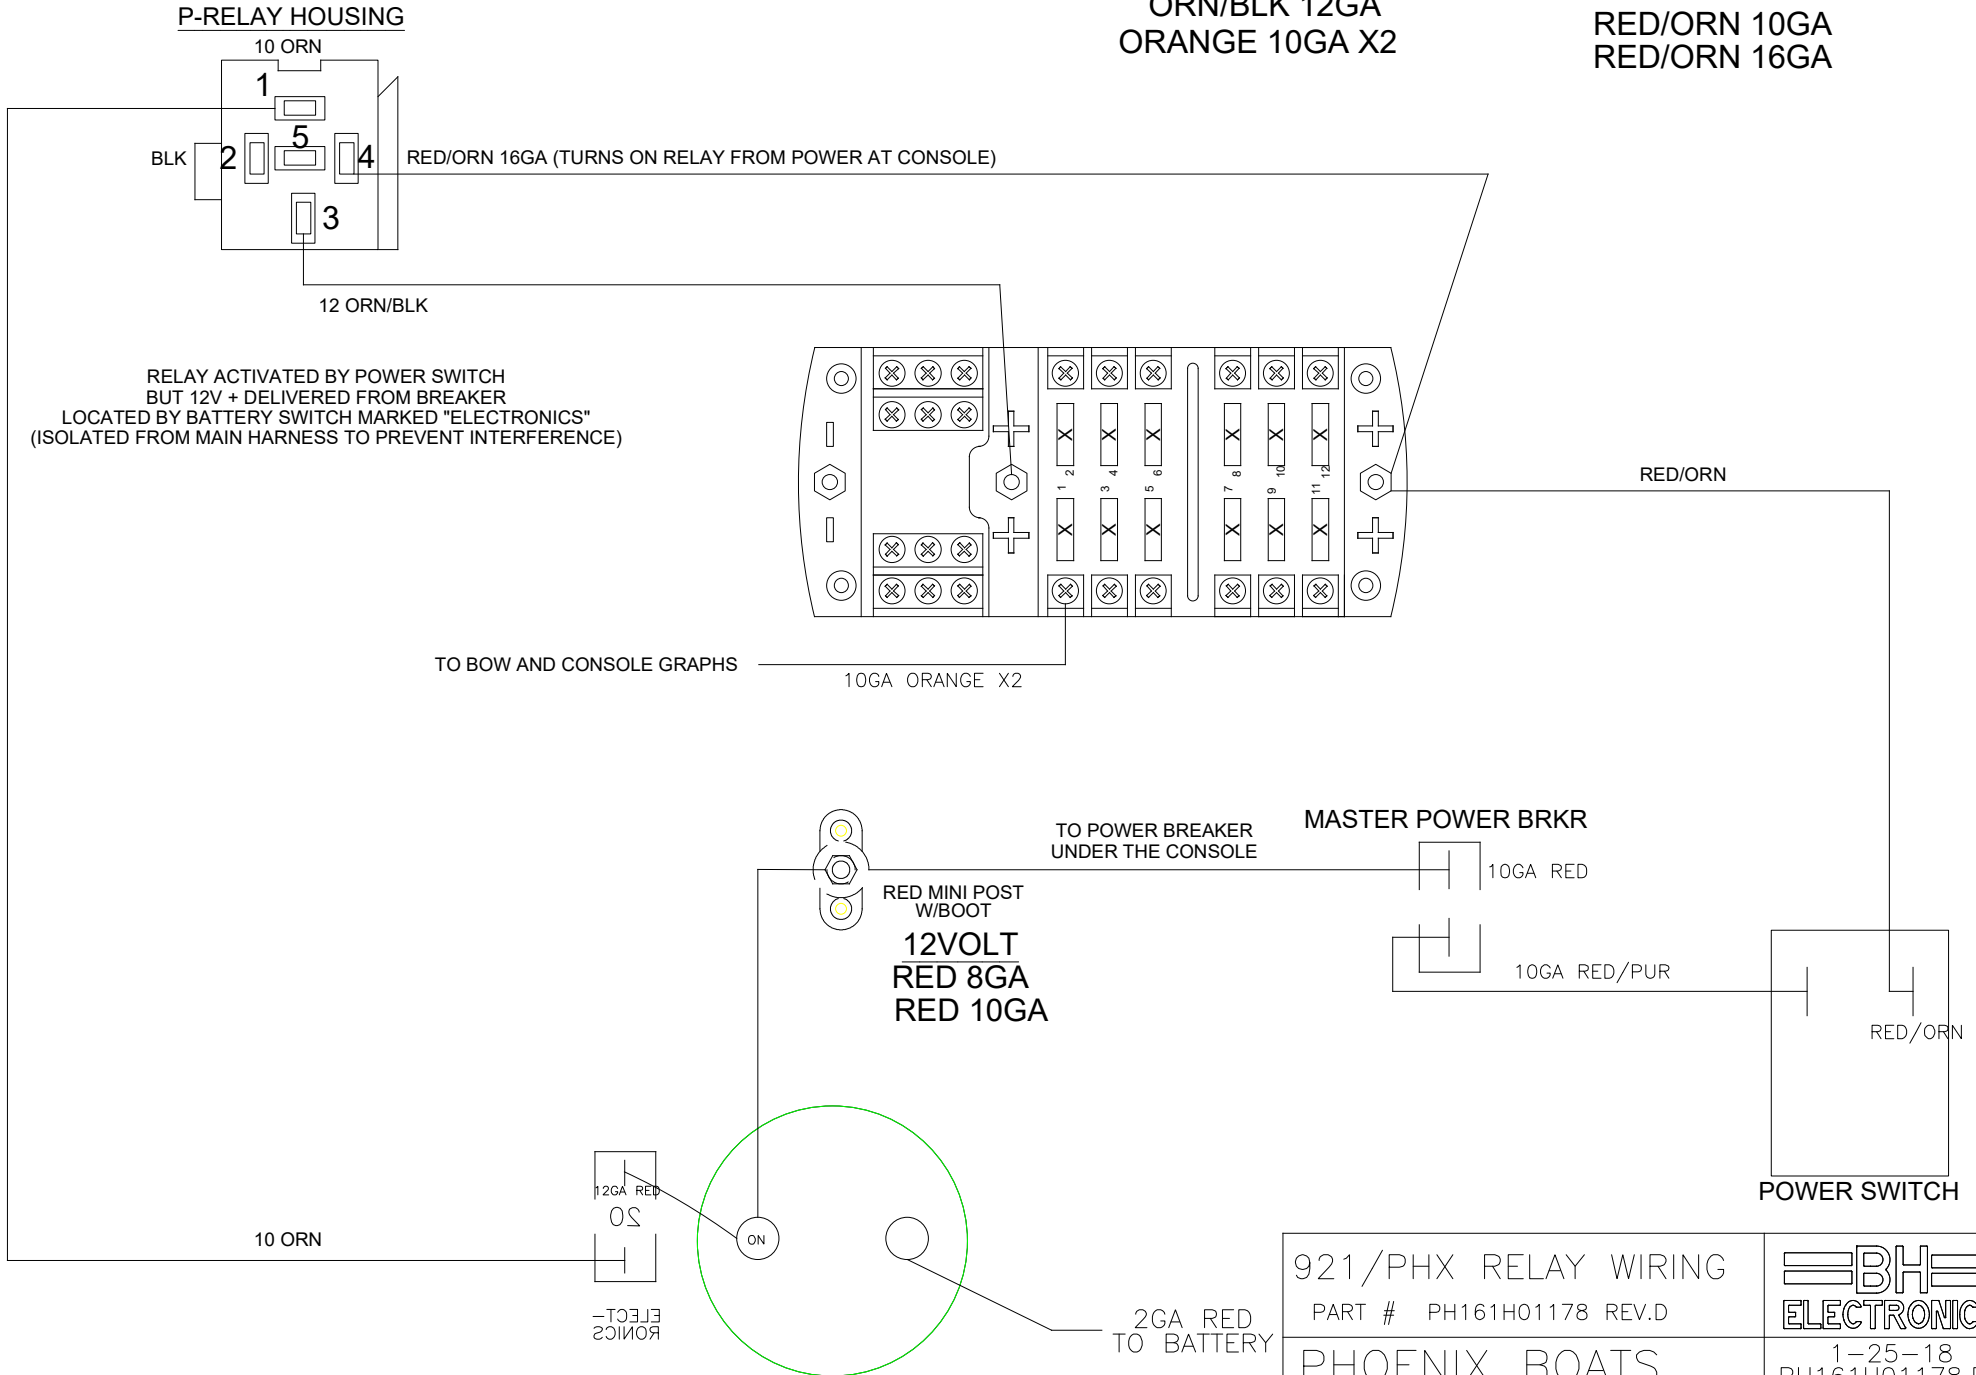

ROD LOCKER FUSEBLOCKS

ELECTRONICS
 SWITCHED (A)
 BLACK 10GA X2
 ORN/BLK 12GA
 ORANGE 10GA X2

12VOLTS
 SWITCHED (B)
 RED/ORN 10GA
 RED/ORN 16GA

921/PHX RELAY WIRING
 PART # PH161H01178 REV.D
 PHOENIX BOATS

BH
 ELECTRONICS
 1-25-18
 PH161H01178.DWG