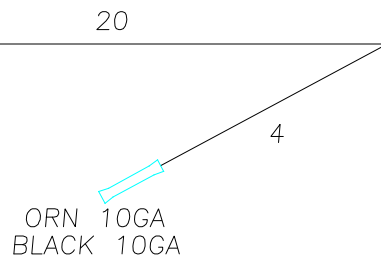

721/921

921/PHX

921 ELITE

LIGHTS NAV

ANCHOR

TRIM UP

DOWN

GREY
GRY/BLK
ORN/GRY
GRN/WHT
RED/WHT
BLUE/WHT

ORN 10GA
BLACK 10GA

Z-M/L2 6WAY PLUG

| | |
|------------|---|
| BLACK 10GA | 1 |
| GRAY | 2 |
| GRY/BLK | 3 |
| ORN 10GA | 4 |
| ORN/GRY | 5 |
| | 6 |

Y-M/L2 3WAY PLUG

| | |
|----------|---|
| BLUE/WHT | 1 |
| GRN/WHT | 2 |
| RED/WHT | 3 |