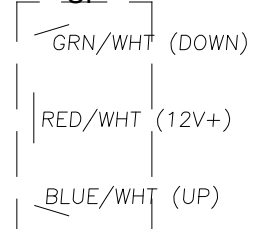

721/921

921/PHX

921 ELITE

LIGHTS NAV

ANCHOR

TRIM UP

DOWN

GREY
GRY/BLK
ORN/GRY
GRN/WHT
RED/WHT
BLUE/WHT

ORN 10GA
BLACK 10GA

Z-M/L2 6WAY PLUG

| | |
|------------|---|
| BLACK 10GA | 1 |
| GRAY | 2 |
| GRY/BLK | 3 |
| ORN 10GA | 4 |
| ORN/GRY | 5 |
| | 6 |

Y-M/L2 3WAY PLUG

| | |
|----------|---|
| BLUE/WHT | 1 |
| GRN/WHT | 2 |
| RED/WHT | 3 |