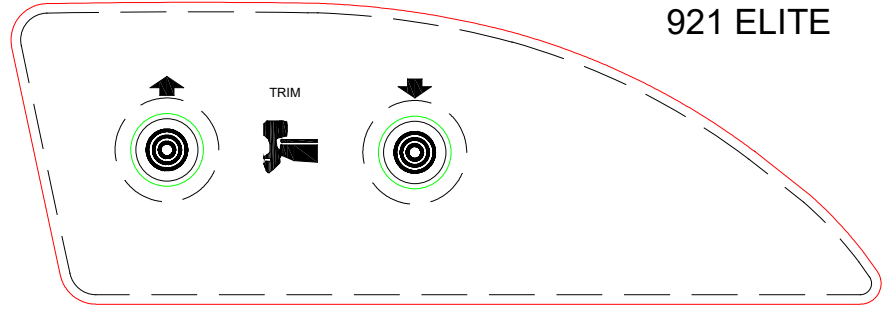

721/921

921/PHX

921 ELITE

LIGHTS NAV

ANCHOR

TRIM UP

DOWN

GREY
GRY/BLK
ORN/GRY
GRN/WHT
RED/WHT
BLUE/WHT

ORN 10GA
BLACK 10GA

Z-M/L2 6WAY PLUG

| | |
|------------|---|
| BLACK 10GA | 1 |
| GRAY | 2 |
| GRY/BLK | 3 |
| ORN 10GA | 4 |
| ORN/GRY | 5 |
| | 6 |

Y-M/L2 3WAY PLUG

| | |
|----------|---|
| BLUE/WHT | 1 |
| GRN/WHT | 2 |
| RED/WHT | 3 |