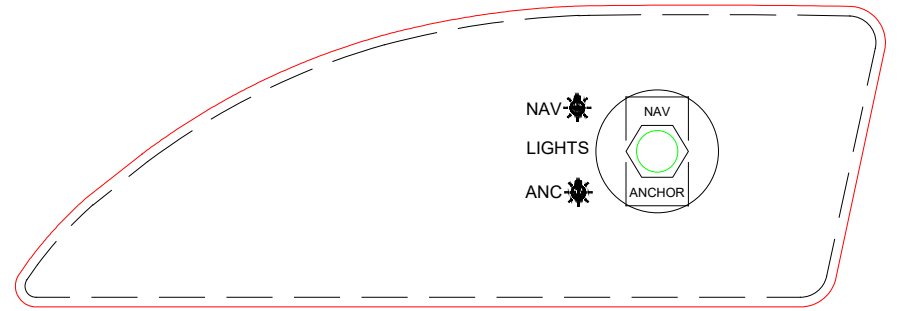

721/921

921/PHX

921 ELITE

LIGHTS NAV

ANCHOR

TRIM UP

DOWN

GREY
GRY/BLK
ORN/GRY
GRN/WHT
RED/WHT
BLUE/WHT

ORN 10GA
BLACK 10GA

Z-M/L2 6WAY PLUG

| | |
|------------|---|
| BLACK 10GA | 1 |
| GRAY | 2 |
| GRY/BLK | 3 |
| ORN 10GA | 4 |
| ORN/GRY | 5 |
| | 6 |

Y-M/L2 3WAY PLUG

| | |
|----------|---|
| BLUE/WHT | 1 |
| GRN/WHT | 2 |
| RED/WHT | 3 |