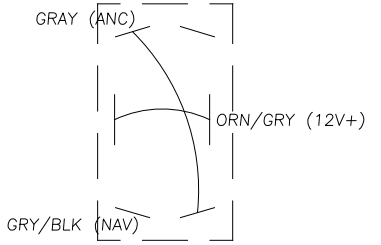

721/921

921/PHX

921 ELITE

LIGHTS NAV

ANCHOR

TRIM UP

DOWN

GREY
GRY/BLK
ORN/GRY
GRN/WHT
RED/WHT
BLUE/WHT

ORN 10GA
BLACK 10GA

Z-M/L2 6WAY PLUG

| | |
|------------|---|
| BLACK 10GA | 1 |
| GRAY | 2 |
| GRY/BLK | 3 |
| ORN 10GA | 4 |
| ORN/GRY | 5 |
| | 6 |

Y-M/L2 3WAY PLUG

| | |
|----------|---|
| BLUE/WHT | 1 |
| GRN/WHT | 2 |
| RED/WHT | 3 |