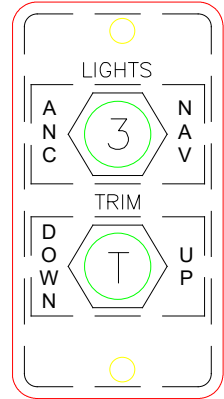

721/921

921/PHX

921 ELITE

LIGHTS NAV

ANCHOR

TRIM UP

DOWN

GREY
GRY/BLK
ORN/GRY
GRN/WHT
RED/WHT
BLUE/WHT

ORN 10GA
BLACK 10GA

Z-M/L2 6WAY PLUG

| | |
|------------|---|
| BLACK 10GA | 1 |
| GRAY | 2 |
| GRY/BLK | 3 |
| ORN 10GA | 4 |
| ORN/GRY | 5 |
| | 6 |

Y-M/L2 3WAY PLUG

| | |
|----------|---|
| BLUE/WHT | 1 |
| GRN/WHT | 2 |
| RED/WHT | 3 |