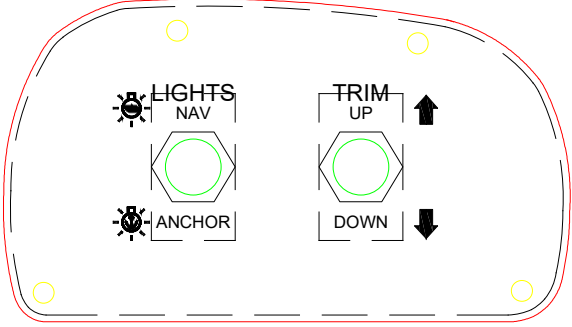

721/921

921/PHX

921 ELITE

LIGHTS NAV

ANCHOR

TRIM UP

DOWN

GREY
GRY/BLK
ORN/GRY
GRN/WHT
RED/WHT
BLUE/WHT

ORN 10GA
BLACK 10GA

Z-M/L2 6WAY PLUG

| | |
|------------|---|
| BLACK 10GA | 1 |
| GRAY | 2 |
| GRY/BLK | 3 |
| ORN 10GA | 4 |
| ORN/GRY | 5 |
| | 6 |

Y-M/L2 3WAY PLUG

| | |
|----------|---|
| BLUE/WHT | 1 |
| GRN/WHT | 2 |
| RED/WHT | 3 |