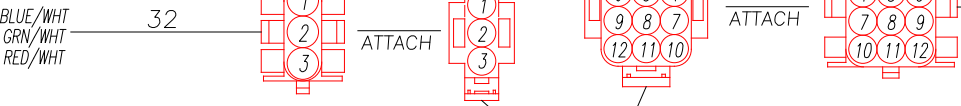

BLACK (ENG)	1
BLUE	2
GRAY	3
BRN/WHT	4
PINK	5
PURPLE	6
BLK 10GA (DEPTH)	7
---	8
BLK/GRN (HORN)	9
ORN 10GA (DEPTH)	10
ORN/WHT	11
WHT/BLUE	12

L-M/L2 12 WAY CAP W/MALE TERMINALS

BLACK (ENG)	1
BLUE	2
GRAY	3
BRN/WHT	4
PINK	5
PURPLE X2	6
BLK 10GA (DEPTH)	7
---	8
BLK/GRN (HORN)	9
ORN 10GA (DEPTH)	10
ORN/WHT	11
WHT/BLUE	12

T-DEUTSCH 6 WAY PLUG

HOLE PLUG	1
HOLE PLUG	2
HOLE PLUG	3
BRN/WHT (TRIM SEND)	4
HOLE PLUG	5
HOLE PLUG	6

J-M/L2 3 WAY CAP W/MALES

BLUE/WHT	1
GRN/WHT	2
RED/WHT	3

K-M/L2 3 WAY PLUG W/FEMALES

BLUE/WHT	1
GRN/WHT	2
RED/WHT	3

PUMPOUT
ORN/YEL
TAN (stbd)
TAN/BLU (port)

STBD RECIRC
ORN/BRN/BLK
BRN/BLK

STBD AER
ORN/BRN/BLU
BRN/BLU

ACC
ORN/RED+)
RED/PUR+)
BLACK 5"

PORT RECIRC
ORN/BRN/WHT
BRN/WHT

PORT AER
ORN/BLK
BRN/ORN

Z-M/L2 15 WAY PLUG W/FEM

PINK	1
GRY/BLK	2
BROWN	3
BRN/BLU	4
BRN/BLK	5
BRN/ORN	6
BRN/WHT	7
BLACK	8
GRAY	9
WHT/BLU X2	10
TAN (OUT)	11
TAN/BLU (OUT)	12
BRN/RED	13
ORN/GRY X2	14
RED 10GA	15

H-M/L2 2 WAY PLUG

BLU/WHT	1
BLACK	2

Y-M/L2 6 WAY PLUG W/FEMALES