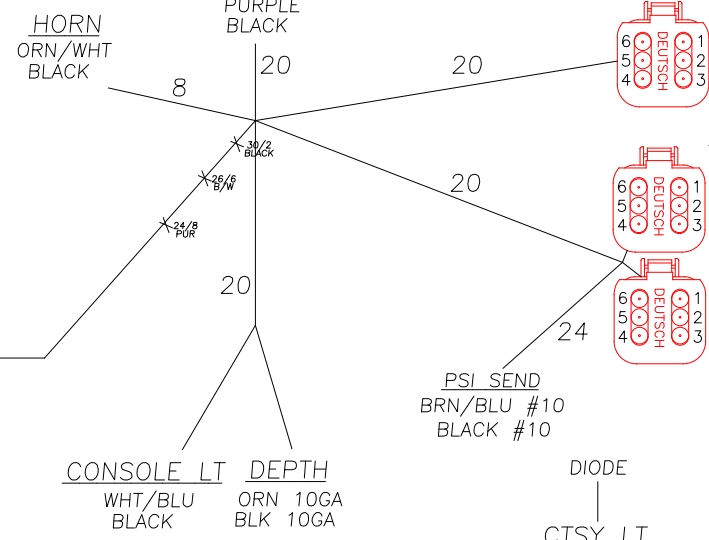

6-7-16
REV.A
PER BEAU

ADD ORN/PUR TO PLUG G FOR DEPTH
POWER (ONLY USED ON 721 & 618)
NOT USED ON 921 (DEPTH FROM FUSEBLOCK)

8-29-16
REV.B
PER GREG

CHANGED DEPTH LEADS TO 10GA

M-M/L2 12 WAY PLUG W/FEMALE TERMINALS

BLACK (ENG)	1
BLUE	2
GRAY	3
BRN/WHT	4
PINK	5
PURPLE	6
BLK 10GA (DEPTH)	7
---	8
BLK/GRN (HORN)	9
ORN 10GA (DEPTH)	10
ORN/WHT	11
WHT/BLUE	12

L-M/L2 12 WAY CAP W/MALE TERMINALS

BLACK (ENG)	1
BLUE	2
GRAY	3
BRN/WHT	4
PINK	5
PURPLE X2	6
BLK 10GA (DEPTH)	7
---	8
BLK/GRN (HORN)	9
ORN 10GA (DEPTH)	10
ORN/WHT	11
WHT/BLUE	12

JACKPLATE GAUGE

V-DEUTSCH 6 WAY PLUG

PURPLE (12V +)	1
BLUE (LIGHT)	2
GRAY (TACH SEND)	3
HOLE PLUG	4
HOLE PLUG	5
BLACK (GROUND)	6

F-DEUTSCH 6 WAY PLUG

PURPLE (12V +)	1
BLUE (LIGHT)	2
PINK (FUEL SEND)	3
BRN/BLU (PSI SEND)	4
HOLE PLUG	5
BLACK (GROUND)	6

BLACK 10GA	1
BLU/WHT	2
GRN/WHT	3
RED/ORN 12GA	4
ORN 10GA	5
RED/WHT	6

G-M/L2 2 WAY PLUG

ORN/GRN	1
ORN/PUR	2

KEY ACC
BLK
RED

20
GT .150
10 WAY CAP
A. RED-12V +
B. BLK-NEG
C. H/P
D. H/P
E. H/P
F. PUR (SWITCHED 12V)
G. GRY (TACH)
H. BRN/WHT (TRIM)
J. H/P
K. H/P